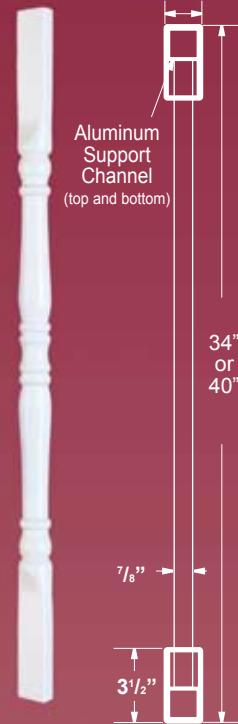

Product Specifications

Railing Heights	36" and 42"
Railing Lengths	4', 5', 6', 7', 8', 9' and 10'
Stair Rail Lengths	4', 5', 6', 7', 8', 9' and 10'
Post Lengths	4" x 4" x 38", 44", 48", 96", 108" and 120"
Railing Color	White and Tan
Spindle	7/8" x 1 1/2"
Spindle Spacing	2 7/8"
Options	Decorative Spindle 36" and 42"

"A" Series
Decorative Post
4" x 4"
3,900 lb. Capacity
5" x 5"
8,400* lb. Capacity
Post Lengths
8'8" & 10'

Smooth
Column Clad
sizes
4" and 6"
Post
Lengths
8'6" & 10'

5" Square Posts are reinforced with a Corrugated Aluminum Post

Decorative Support Posts are reinforced with an Aluminum Post

Smooth Column Clad ratches to lock together.

Column Clad wraps around wood posts.

Wall Mounts

Hidden Screw Rail Mount

Hidden Screw Stair Mount

Hidden Screw Angle Mount

Aluminum Support Channel (top and bottom)

1 3/4"

34" or 40"

7/8"

3 1/2"

Railing End View

Ball Cap

4" x 4" Post Caps