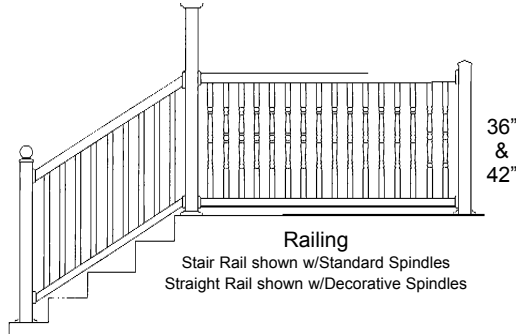

BY DIGGER SPECIALTIES, INC.

CARDINAL Vinyl Railing

**ICC-ES
Legacy Report
No. 21-42**

- **Aluminum Reinforced Rails**
Strength and Safety
- **Bracketed Mounting System**
New Construction or Remodeling
- **Hidden Screw Mounts**
- **Boxed Railing Program**
- **Traditional Top Rail**
Comfortable Feel
- **Transferrable
Lifetime Warranty**
Peace of Mind
- **Maintenance Free**
Enjoy the Beauty

Product Specifications

Railing Heights	36" and 42"
Railing Lengths	4', 5', 6', 7', 8', 9' and 10'
Stair Rail Lengths	4', 5', 6', 7', 8', 9' and 10'
Post Lengths	4" x 4" x 38", 44", 48", 96", 108" and 120"
Railing Color	White and Tan
Spindle	7/8" x 1 1/2"
Spindle Spacing	2 7/8"
Options	Decorative Spindle 36" and 42"

CARDINAL Vinyl Railing

Crossover Railing

Heights: 36" and 42" • Lengths: 10', 12', 14' and 16'

Railing

Stair Rail shown w/Standard Spindles
Straight Rail shown w/Decorative Spindles

Chippendale Railing

Heights: 36" and 42" • Single Lengths: 4', 5', 6', 7', 8', 9' & 10'
Double Lengths: 7', 8', 9' & 10'