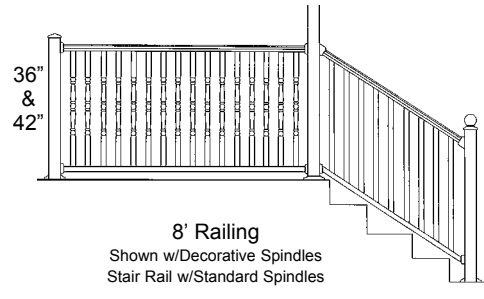

BY DIGGER SPECIALTIES, INC.

RAVEN Vinyl Railing

ICC-ES ESR-1324
COMPLIES WITH IBC & IRC

- **Aluminum Reinforced Rails**
Strength and Safety
- **Bracketed Mounting System**
New Construction or Remodeling
- **Hidden Screw Mounts**
- **Boxed Railing Program**
- **Decorative Top Rail**
Comfortable Feel
- **Transferable Lifetime Warranty**
Peace of Mind
- **Maintenance Free**
Enjoy the Beauty

Product Specifications

Railing Heights	36" and 42"
Railing Lengths	4', 5', 6', 7', 8', 9' and 10'
Stair Rail Lengths	4', 5', 6', 7', 8', 9' and 10'
Post Lengths	4" x 4" x 38", 44", 48", 96", 108" and 120"
Railing Color	White and Tan
Standard Spindle	7/8" x 1 1/2"
Spindle Spacing	2 7/8"
Options	Decorative Spindle 36" and 42"

RAVEN Vinyl Railing

Crossover Railing

Heights: 36" and 42" • Lengths: 10', 12', 14' and 16'

8' Railing

Shown w/Decorative Spindles
Stair Rail w/Standard Spindles

Railing Components

Vinyl Post
4" x 4" &
5" x 5"
Non-Load
Bearing w/o
Wood Post
Lengths
8', 9' & 10'

Vinyl
Support Post
5" x 5"
Lengths
8", 9' & 10"
12,000*
lb. Load
Capacity

Victorian
Post
5" x 5" x 8'8"
8,400
lb. Load
Capacity

"A" Series
Decorative Post
4" x 4"
3,900 lb. Capacity
5" x 5"
8,400* lb. Capacity
Post Lengths
8'8" & 10'