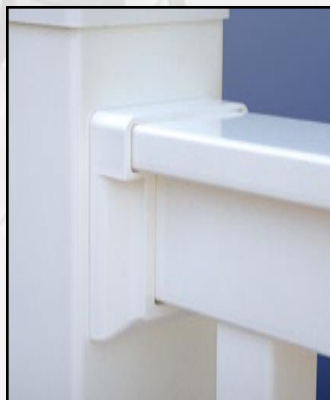

T-Bird Vinyl Railing

The Drink Rail

by **PolyRAIL**[®]
Systems

T-Bird Vinyl Railing

The Drink Rail by **PolyRAIL**[®] Systems

- **Aluminum Reinforced Rails**
Strength and Safety
- **Bracketed Mounting System**
New Construction or Remodeling
- **Hidden Screw Mounts**
- **Boxed Railing Program**
- **"T" Top Drink Rail**
Comfortable Feel
- **Transferable Lifetime Warranty**
Peace of Mind
- **Virtually Maintenance Free**
Enjoy the Beauty

Top Rail
with Aluminum Reinforcement

Bottom Rail
with Aluminum Reinforcement
Shown with Railing Support

Hidden Screw Mount
Top Rail

Hidden Screw Mount
Bottom Rail

Product Specifications

Railing Heights	36" and 42"
Railing Lengths	4', 5', 6', 7', 8', 9' and 10'
Stair Rail Lengths	4', 5', 6', 7', 8', 9' and 10'
Railing Post Lengths	4" x 4" x 38", 44", 48", 96", 108" and 120"
Railing Color	White and Tan
Spindle	1 1/2" x 1 1/2"
Spindle Spacing	3 1/2"
Options	36" Decorative Spindle 42" Reinforced Decorative Spindle